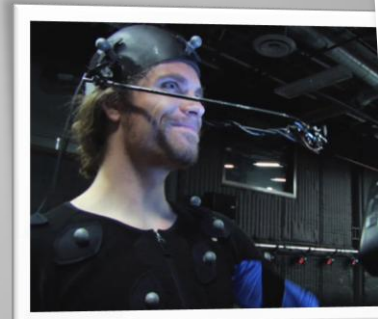

HEADCAMS

FULL PERFORMANCE CAPTURE

► Custom Headcam Kits available

- Wireless or tethered units
- Timecode sync with audio and/or Mocap
- PAL or NTSC
- Custom helmet molds available
- Unique padding for each actor

HEADCAMS

FULL PERFORMANCE CAPTURE

► Typical on-set setup